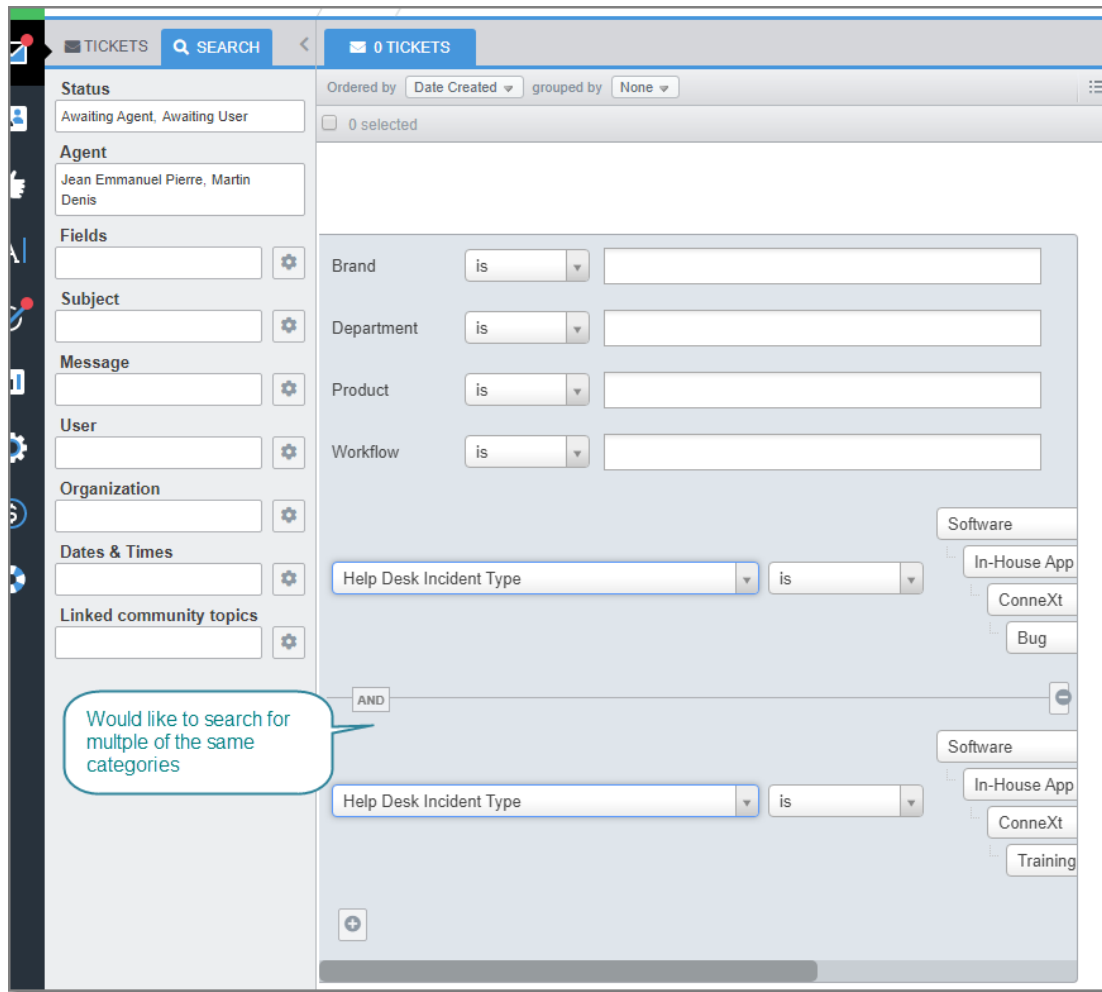

[Yardımlar Merkezi](#) > [Topluluk](#) > [Feature Request](#) > [Advanced Search for Followers and OR Function](#)

Advanced Search for Followers and OR Function Collecting Feedback

- SH Steve, Lam Hang
- **Forum adı:** #Feature Request

Just wondering if there are any plans to implement:

- 1 - Search for Followers
- 2 - Add OR function for multiple field selections

Yorum (1)

FI Fusako Iwaya

6 yıl önce

Can you add the option to OR search text items in advanced ticket search?