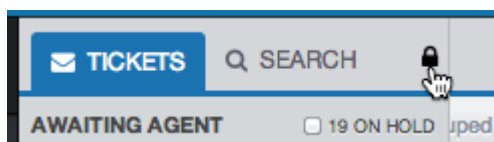

## How do I use the filter pane?

Ben Henley - 2018-03-14 - Komentarjev (0) - Using Deskpro

The left-hand filter pane is collapsible. Click the < icon to collapse it.

When collapsed, it will expand when you mouse over it, so you can have quick access to your filters without taking up screen width.

If you want the filter pane to stay expanded, just click the lock icon while the pane is expanded.

Oznake  
2018