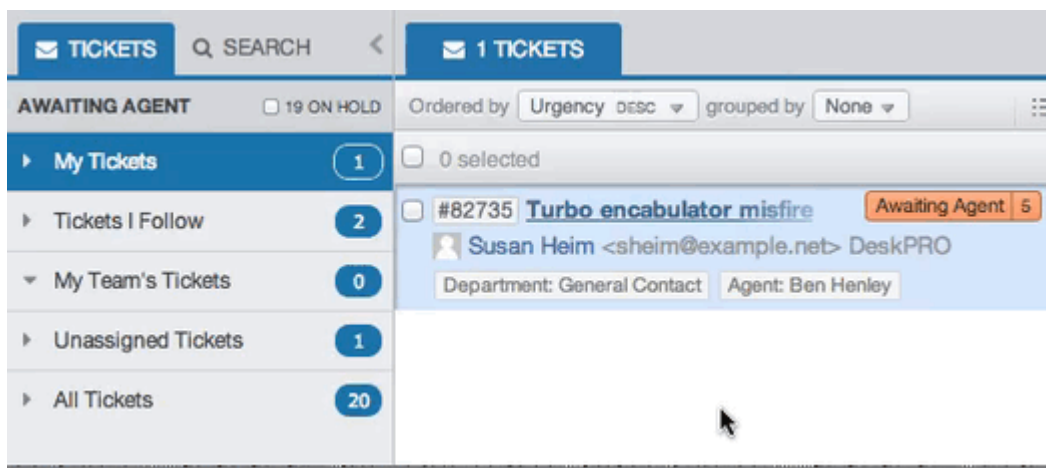

## How do I use the filter pane?

Ben Henley - 2018-03-14 - Komentarjev (0) - Using Deskpro

The left-hand filter pane is collapsible. Click the < icon to collapse it.

When collapsed, it will expand when you mouse over it, so you can have quick access to your filters without taking up screen width.

If you want the filter pane to stay expanded, just click the lock icon while the pane is expanded.

Oznake  
2018