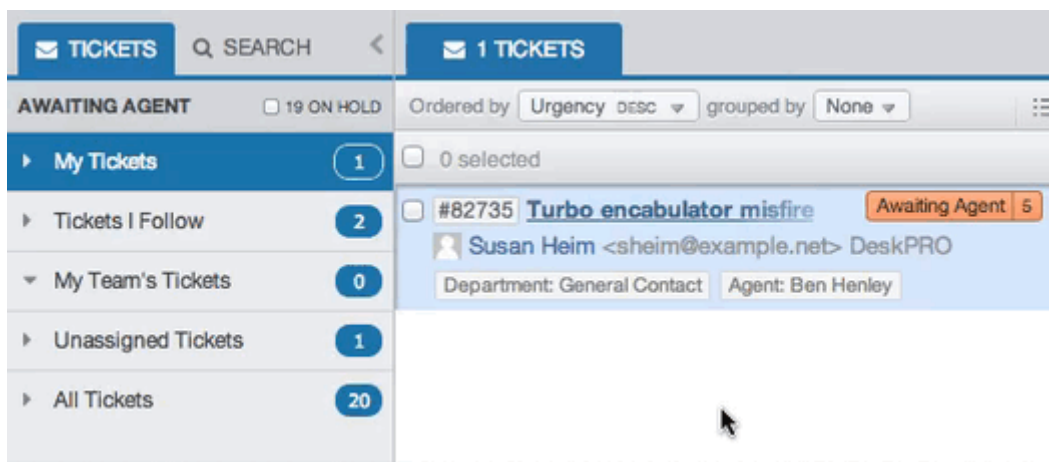

## How do I use the filter pane?

Ben Henley - 2023-08-31 - Comments (0) - Deskpro Legacy

The left-hand filter pane is collapsible. Click the < icon to collapse it.

When collapsed, it will expand when you mouse over it, so you can have quick access to your filters without taking up screen width.

If you want the filter pane to stay expanded, just click the lock icon while the pane is expanded.