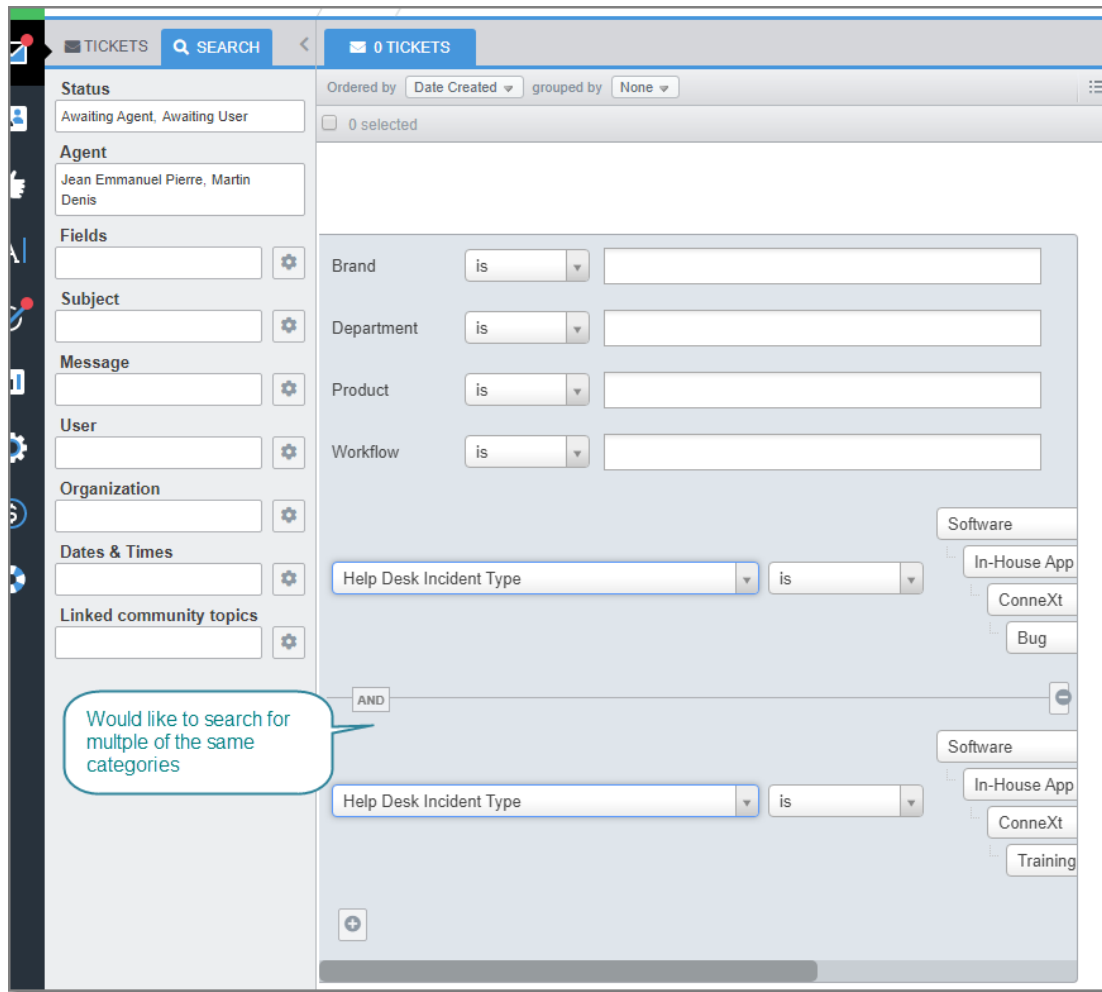

[Hulpcentrum](#) > [Gemeenschap](#) > [Feature Request](#) > [Advanced Search for Followers and OR Function](#)

Advanced Search for Followers and OR Function Collecting Feedback

- SH Steve, Lam Hang
- **Naam forum:** #Feature Request

Just wondering if there are any plans to implement:

- 1 - Search for Followers
- 2 - Add OR function for multiple field selections

Reactie (1)

FI Fusako Iwaya

6 jaar geleden

Can you add the option to OR search text items in advanced ticket search?