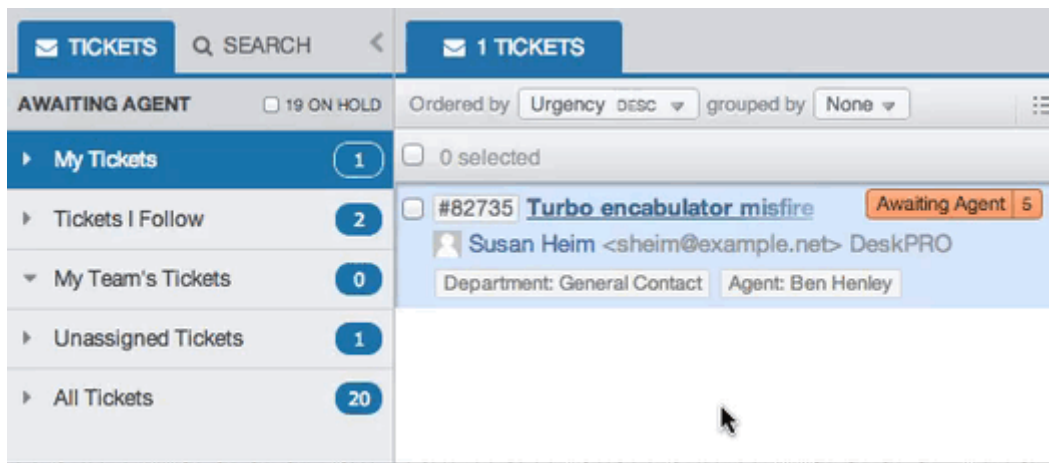

## How do I use the filter pane?

Ben Henley - 2023-08-31 - Comments (0) - Deskpro Legacy

The left-hand filter pane is collapsible. Click the < icon to collapse it.

When collapsed, it will expand when you mouse over it, so you can have quick access to your filters without taking up screen width.

If you want the filter pane to stay expanded, just click the lock icon while the pane is expanded.