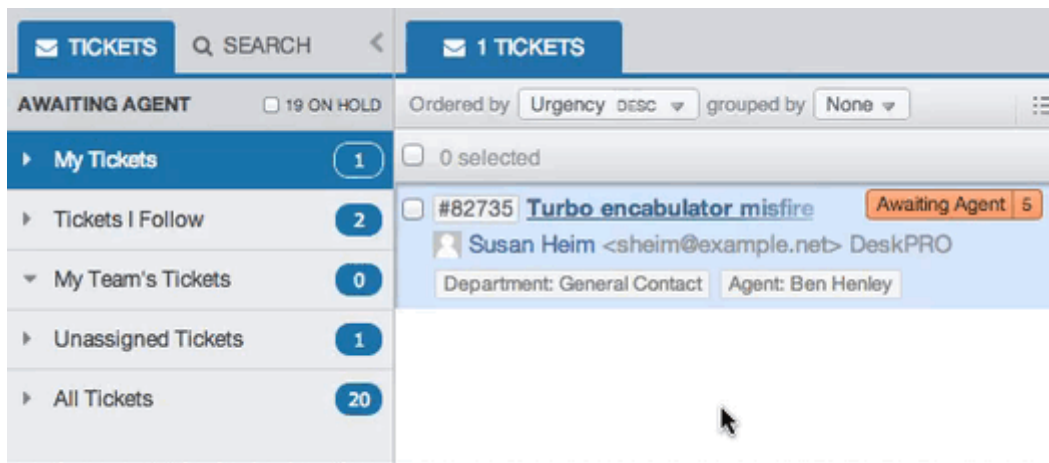

## How do I use the filter pane?

Ben Henley - 2023-08-31 - Comments (0) - Deskpro Legacy

The left-hand filter pane is collapsible. Click the < icon to collapse it.

When collapsed, it will expand when you mouse over it, so you can have quick access to your filters without taking up screen width.

If you want the filter pane to stay expanded, just click the lock icon while the pane is expanded.