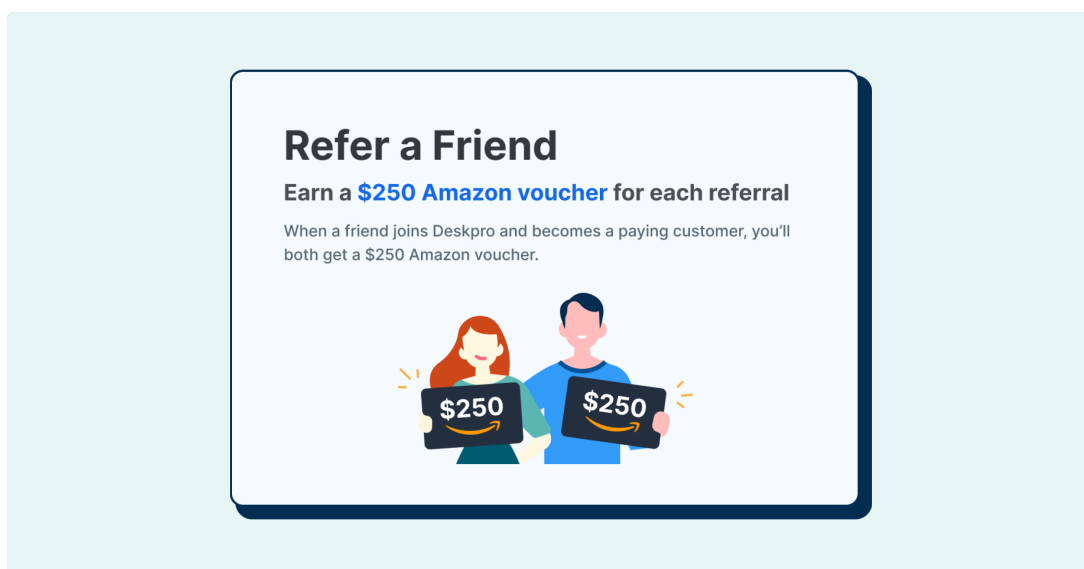

Refer a friend, earn a \$250 gift card - in 3 simple steps

2023-07-11 - Lara Proud - Comentarios (0) - Product (Agent)

We're introducing our exciting new **Refer a Friend** program, where you can become a champion of support while reaping exciting rewards.

Recommend Deskpro to a friend or colleague. And for each successful referral, **you and your friend** will both receive a **\$250 / £200 / € 220 Amazon gift card**. And the more friends you refer, the more rewards you receive!