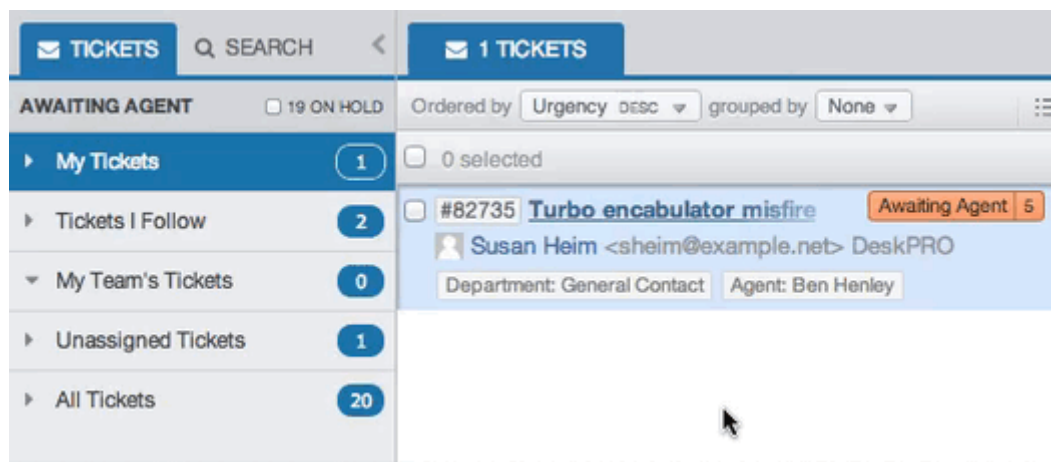

How do I use the filter pane?

Ben Henley - 2023-08-31 - Kommentarer (0) - Deskpro Legacy

The left-hand filter pane is collapsible. Click the < icon to collapse it.

When collapsed, it will expand when you mouse over it, so you can have quick access to your filters without taking up screen width.

If you want the filter pane to stay expanded, just click the lock icon while the pane is expanded.