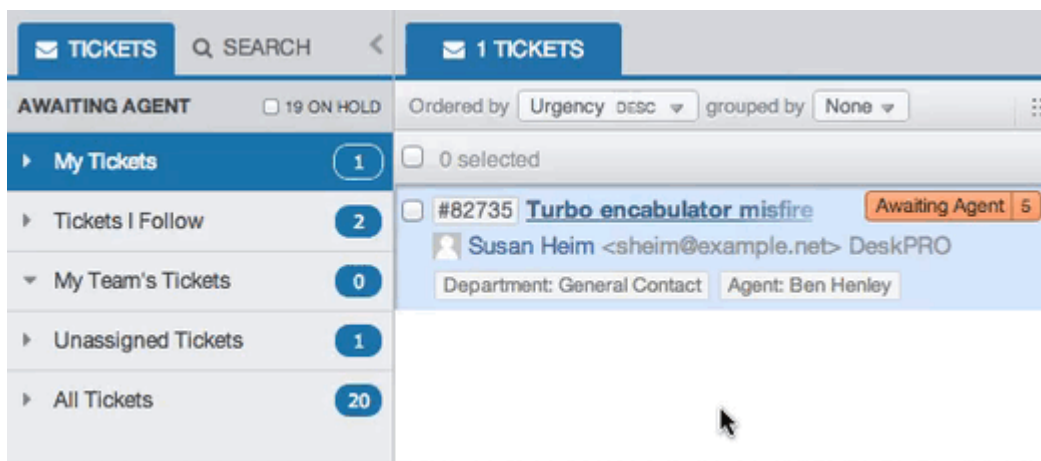

How do I use the filter pane?

Ben Henley - 2018-03-14 - Коментари (0) - Using Deskpro

The left-hand filter pane is collapsible. Click the < icon to collapse it.

When collapsed, it will expand when you mouse over it, so you can have quick access to your filters without taking up screen width.

If you want the filter pane to stay expanded, just click the lock icon while the pane is expanded.

Маркери

2018