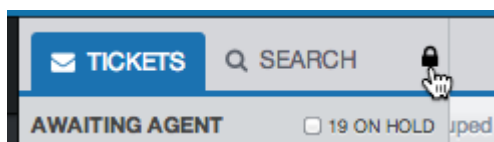

How do I use the filter pane?

Ben Henley - 2018-03-14 - Коментари (0) - Using Deskpro

The left-hand filter pane is collapsible. Click the < icon to collapse it.

When collapsed, it will expand when you mouse over it, so you can have quick access to your filters without taking up screen width.

If you want the filter pane to stay expanded, just click the lock icon while the pane is expanded.

Маркери

2018