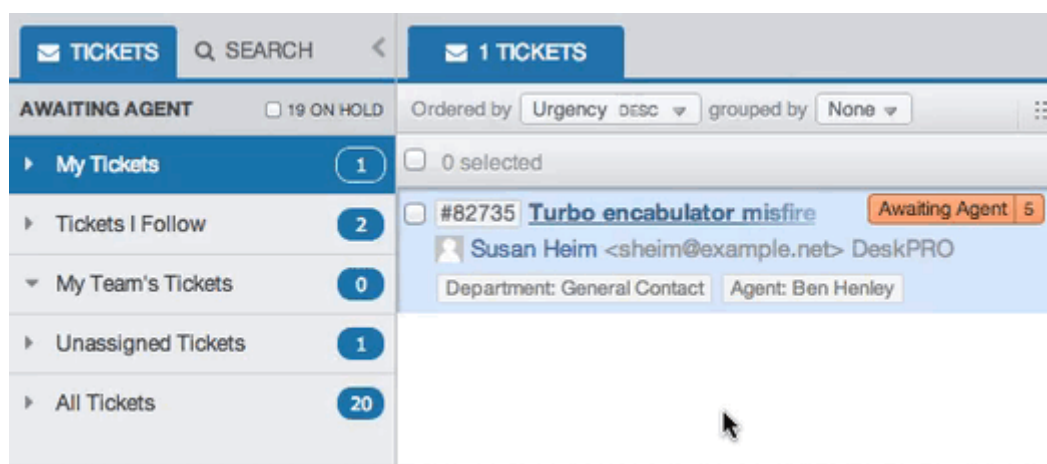

?How do I use the filter pane

Deskpro Legacy - تعليقات (0) - Ben Henley - 2023-08-31

.The left-hand filter pane is collapsible. Click the < icon to collapse it

When collapsed, it will expand when you mouse over it, so you can have quick access to .your filters without taking up screen width

If you want the filter pane to stay expanded, just click the lock icon while the pane is .expanded