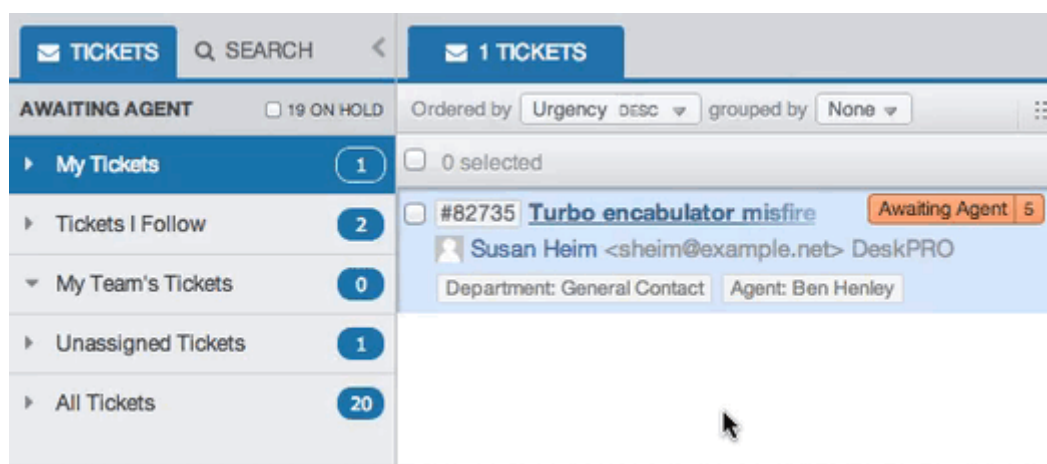

?How do I use the filter pane

Deskpro Legacy - تعليقات (٠) - Ben Henley - 2023-08-31

.The left-hand filter pane is collapsible. Click the < icon to collapse it

When collapsed, it will expand when you mouse over it, so you can have quick access to .your filters without taking up screen width

If you want the filter pane to stay expanded, just click the lock icon while the pane is .expanded